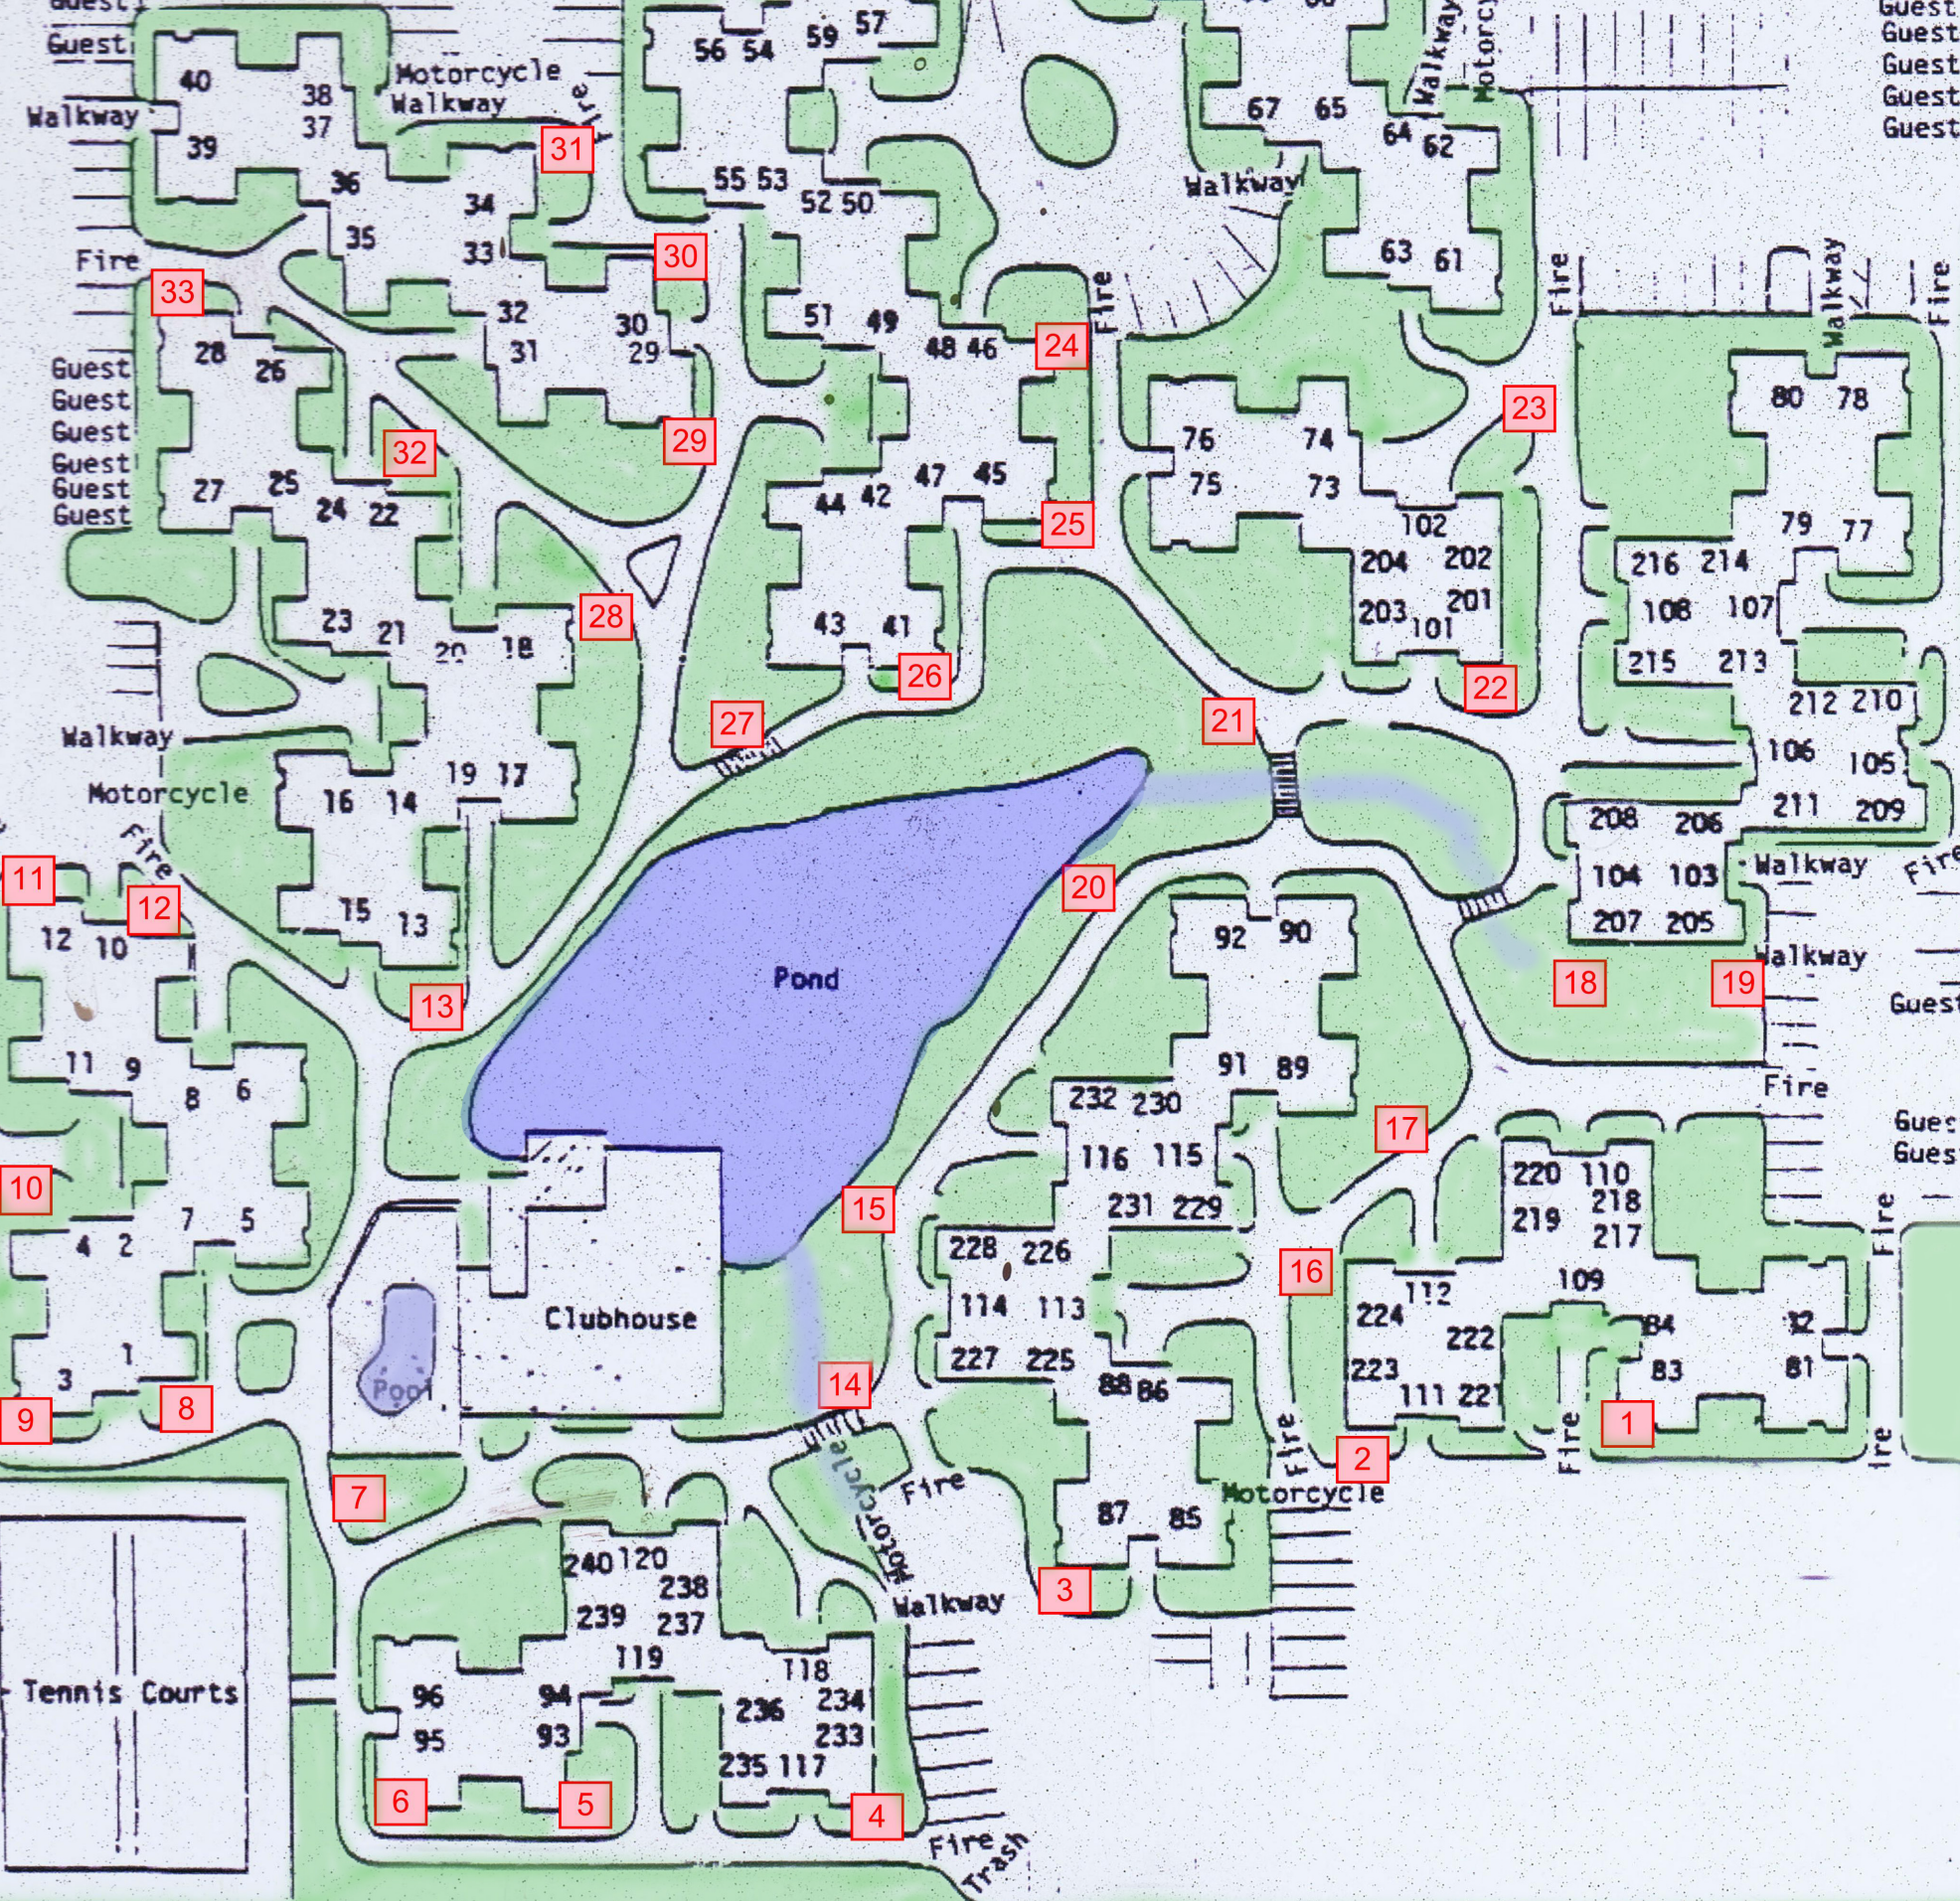

North

Stop Sign

West

East

Garages

Trash

Guest

Beacon

Guest Guest Guest Guest Guest Guest
 Guest Guest Guest Guest Guest Guest
 Guest Guest Guest Guest Guest Guest
 Guest Guest Guest Guest Guest Guest
 Guest Guest Guest Guest Guest Guest
 Guest Guest Guest Guest Guest Guest

Guest Guest Guest Guest
 Guest Guest Guest Guest

Guest Guest Guest Guest
 Guest Guest Guest Guest
 Guest Guest Guest Guest
 Guest Guest Guest Guest
 Guest Guest Guest Guest
 Guest Guest Guest Guest

Frontenac